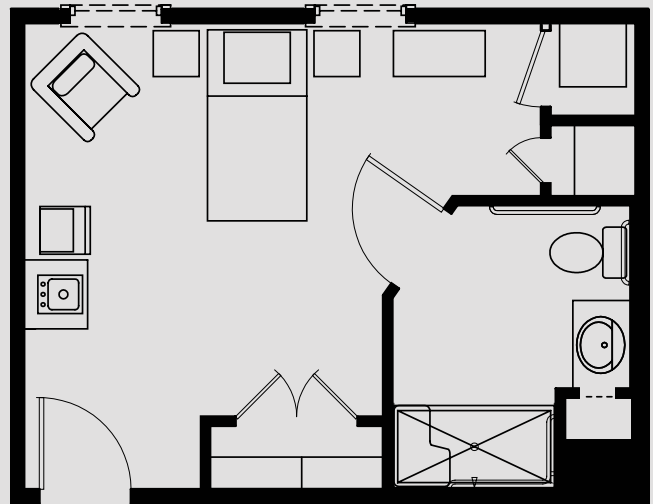

COMMUNITY FLOOR PLANS

REGENCY
SENIOR LIVING

MEMORY CARE STUDIOS & SUITES

43 PINNACLE DRIVE | FISHERSVILLE, VA 22939 | WWW.REGENCYSL.COM | (540) 322-3430

ENGAGE MEMORY CARE

INDIVIDUAL STUDIO AND SUITE FLOOR PLANS

MONROE
PRIVATE STUDIO
285 SQUARE FEET

WASHINGTON
PRIVATE STUDIO
300 - 355 SQUARE FEET

ALL DIMENSIONS ARE APPROXIMATE AND VARY DEPENDING UPON THE UNIT.

ENGAGE MEMORY CARE

INDIVIDUAL STUDIO AND SUITE FLOOR PLANS

TYLER
COMPANION STUDIO
392 - 420 SQUARE FEET

ALL DIMENSIONS ARE APPROXIMATE AND VARY DEPENDING UPON THE UNIT.