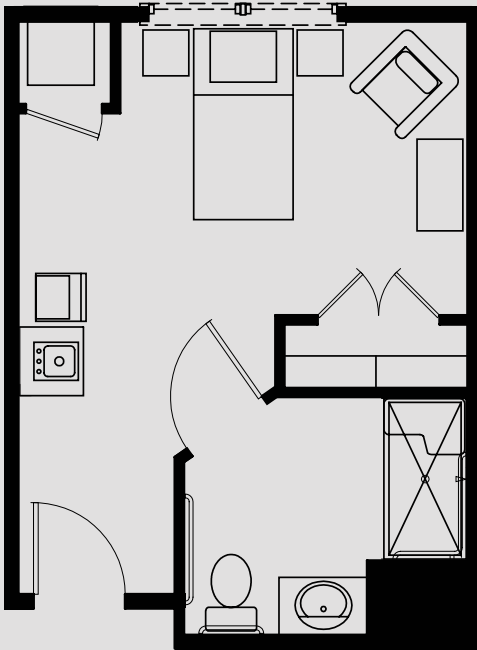

COMMUNITY FLOOR PLANS

REGENCY
SENIOR LIVING

MEMORY CARE STUDIOS & SUITES

43 PINNACLE DRIVE | FISHERSVILLE, VA 22939 | WWW.REGENCYSL.COM | (540) 322-3430

ENGAGE MEMORY CARE

INDIVIDUAL STUDIO AND SUITE FLOOR PLANS

MONROE
PRIVATE STUDIO
285 SQUARE FEET

WASHINGTON
PRIVATE STUDIO
300 - 355 SQUARE FEET

ALL DIMENSIONS ARE APPROXIMATE AND VARY DEPENDING UPON THE UNIT.

ENGAGE MEMORY CARE

INDIVIDUAL STUDIO AND SUITE FLOOR PLANS

TYLER
COMPANION STUDIO
392 - 420 SQUARE FEET

ALL DIMENSIONS ARE APPROXIMATE AND VARY DEPENDING UPON THE UNIT.