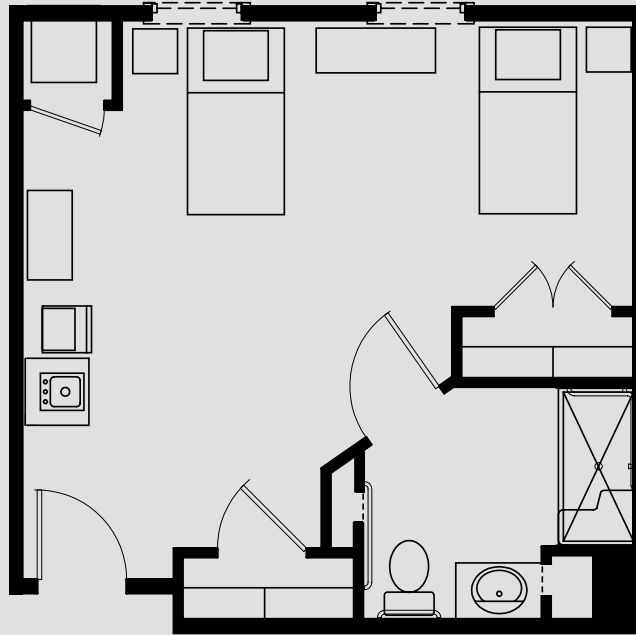

MONROE
PRIVATE STUDIO
285 SQUARE FEET

WASHINGTON
PRIVATE STUDIO
300 - 355 SQUARE FEET

ALL DIMENSIONS ARE APPROXIMATE AND VARY DEPENDING UPON THE UNIT.

ENGAGE MEMORY CARE

INDIVIDUAL STUDIO AND SUITE FLOOR PLANS

TYLER
COMPANION STUDIO
392 - 420 SQUARE FEET

ALL DIMENSIONS ARE APPROXIMATE AND VARY DEPENDING UPON THE UNIT.